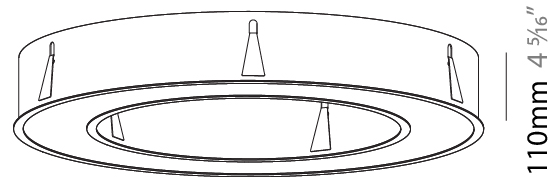

GENERAL

Series: Glorious
 Subseries: Glorious
 Brand: Prolicht
 Division: Architectural
 Mounting Type: Recessed
 Mounting Location: Ceiling
 Subcategory: Ambient

PHYSICAL

Shape: Round
 Diameter (mm): 970
 Diameter (in): 38 ³/₁₆
 Height (mm): 110
 Height (in): 4 ⁵/₁₆
 Min. Recessing Depth (mm): 120
 Min. Recessing Depth (in): 4 ³/₄
 Light Distribution: Direct
 Weight (kg): 11.164
 Weight (lbs): 24.61
 Diffuser: PMMA - Opal or Micro-Prism
 Fixture Finish: SSR / BKV / CWI / CRY / HAB / UFT / ITA / RUA / FTG / MYG / LOD / PUS / FRO / FUP / KIA / POP / BLS / SPG / MEY / GOH / GUM / CHC / COM / ABZ / JAG / OBR / MOS / ROR
 Fixture Material: Aluminum
 Cut-out Measurements: 960mm / 37 13/16" x 640mm / 25 3/16"

PROJECT	
TYPE	
SPECIFIER	
QUANTITY	
DATE	

Ø 628mm 24 3/4"

Ø 970mm 38 3/16 "

960mm x 640mm
37 13/16" x 25 3/16"

120mm
4 3/4"

10 - 15mm
3/8" - 9/16"

A37505-

PROJECT _____