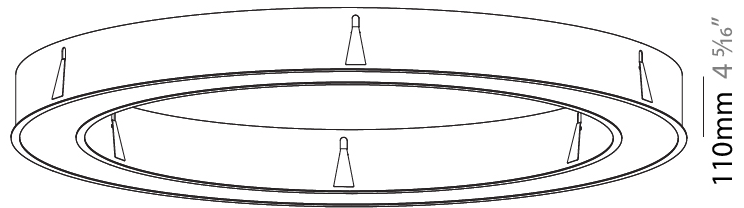

GENERAL

Series: Glorious
Subseries: Glorious
Brand: Prolicht
Division: Architectural
Mounting Type: Recessed
Mounting Location: Ceiling
Subcategory: Ambient

PHYSICAL

Shape: Round
Diameter (mm): 1570
Diameter (in): 61 ¹³ / ₁₆
Height (mm): 110
Height (in): 4 ⁵ / ₁₆
Min. Recessing Depth (mm): 120
Min. Recessing Depth (in): 4 ³ / ₄
Light Distribution: Direct
Weight (kg): 16.624
Weight (lbs): 36.65
Diffuser: PMMA - Opal or Micro-Prism
Fixture Finish: SSR / BKV / CWI / CRY / HAB / UFT / ITA / RUA / FTG / MYG / LOD / PUS / FRO / FUP / KIA / POP / BLS / SPG / MEY / GOH / GUM / CHC / COM / ABZ / JAG / OBR / MOS / ROR
Fixture Material: Aluminum
Cut-out Measurements: 1560mm / 61 7/16" x 1240mm / 48 13/16"

Ø 1228mm 48 3/8"

Ø 1570mm 61 13/16"

1560mm x 1240mm
61 7/16" x 48 13/16"

120mm
4 3/4"

10 - 15mm
3/8" - 9/16"

A37502-

PROJECT	_____
TYPE	_____
SPECIFIER	_____
QUANTITY	_____
DATE	_____

A