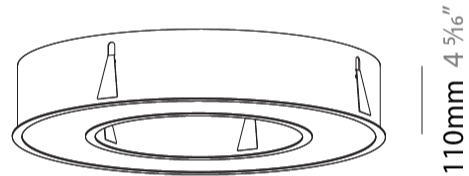

GENERAL

Series: Glorious
Subseries: Glorious
Brand: Prolight
Division: Architectural
Mounting Type: Recessed
Mounting Location: Ceiling
Subcategory: Ambient

PHYSICAL

Shape: Round
Diameter (mm): 770
Diameter (in): 30 5/16
Height (mm): 110
Height (in): 4 5/16
Min. Recessing Depth (mm): 120
Min. Recessing Depth (in): 4 3/4
Light Distribution: Direct
Weight (kg): 9.285
Weight (lbs): 20.47
Diffuser: PMMA - Opal or Micro-Prism
Fixture Finish: SSR / BKV / CWI / CRY / HAB / UFT / ITA / RUA / FTG / MYG / LOD / PUS / FRO / FUP / KIA / POP / BLS / SPG / MEY / GOH / GUM / CHC / COM / ABZ / JAG / OBR / MOS / ROR
Fixture Material: Aluminum
Cut-out Measurements: 760mm / 29 15/16" x 440mm / 17 5/16"

ELECTRICAL

Lamp Type: LED (Zhaga Standard)
Input Wattage (W): 30
Total Output Wattage (W): 24 / 19.2 (3500K)
Dimming: Non-Dimming / Phase Dimming (120Vac only) / 0-10V Dimming
Driver Included: Yes
Driver Location: Integrated
Driver Type: Constant Current - 120 / 277Vac
Driver Class: Class 2
Input Voltage (V): 120 - 277
Constant Current (MA): 350 / 600 (3500K)

LED

Color Temperature (°K): 3000 / 3500 / 4000
Max. Delivered Lumen (lm): 2770 / 2862 / 2920
CRI: >80 CRI
Efficiency (%): 65
Lamp Life (hrs): 50000

OPTICAL

RATINGS AND CERTIFICATIONS

Certified By: Certified for North American Standards
IP rating: IP20

Ø 428mm 16 7/8"

Ø 770mm 30 5/16"

110mm 4 5/16"

760mm x 440mm
29 15/16" x 17 5/16"

120mm
4 3/4"

10 - 15mm
3/8" - 9/16"